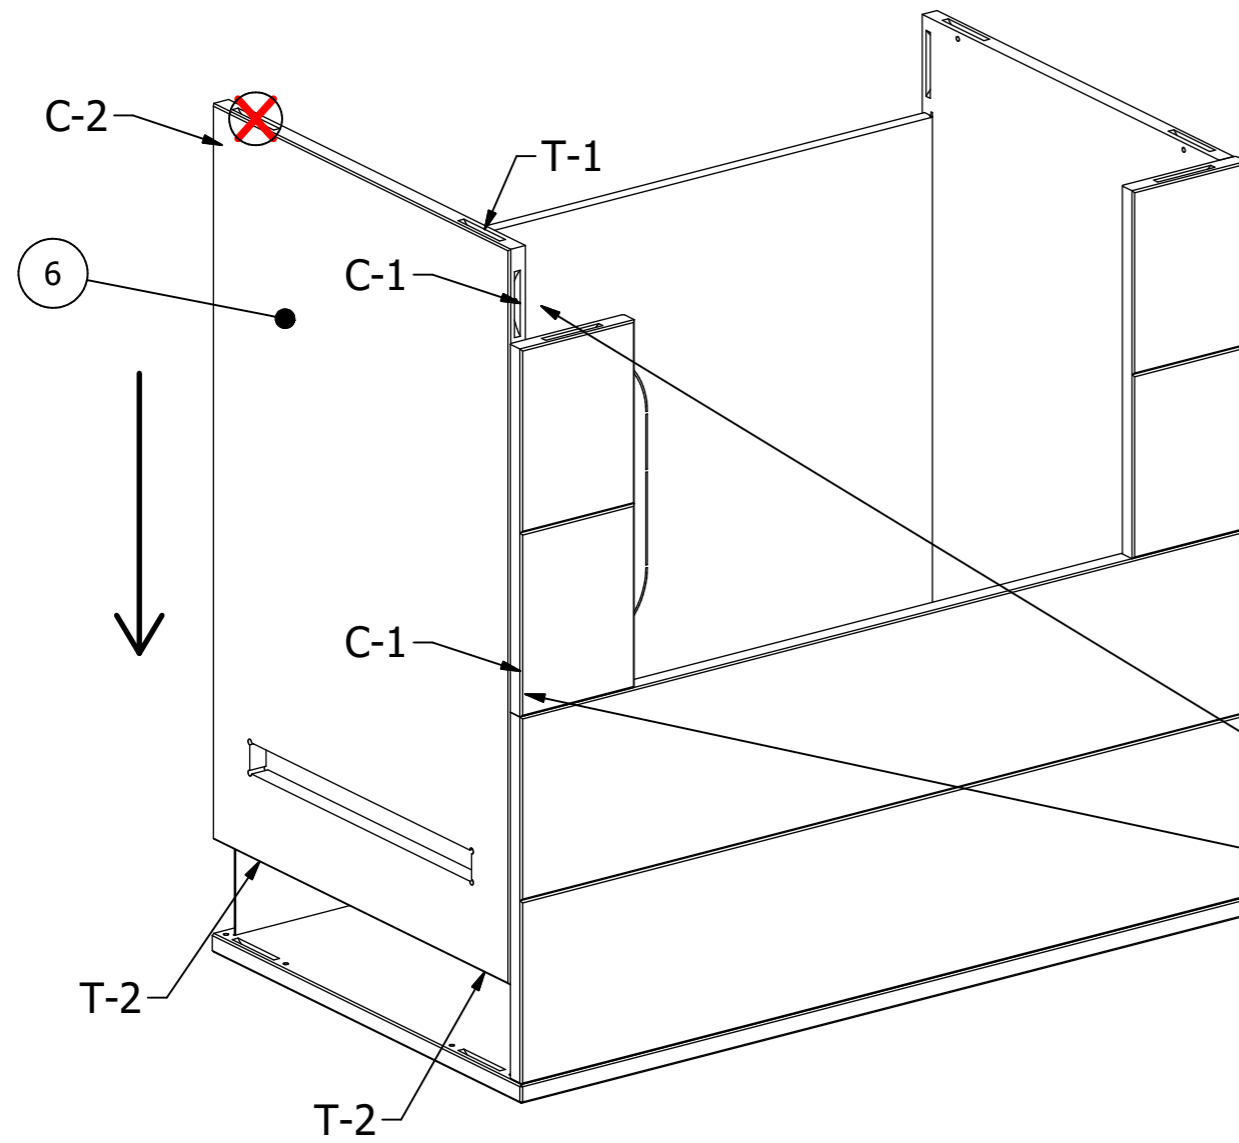

RIVO

PARTS LIST				
NR.	CODE	NAME	QTY	IMAGE
14	C	Clamex P14	16	
15	T	Tenso	18	

PARTS LIST			
NR.	CODE	NAME	QTY
1	BP	Bottom plate	1

T-1 = 7pcs.

PARTS LIST			
NR.	CODE	NAME	QTY
2	FB	Front bottom plate	1
3	FM	Front middle plate	2

C-1 = 2pcs.

C-2 = 6pcs.

T-2 = 3pcs.

T-1 = 2pcs.

PARTS LIST			
NR.	CODE	NAME	QTY
4	SR	Side right bottom plate	1

C-1 = 2cs.

C-2 = 1pcs.

T-2 = 2pcs.

T-1 = 1pcs.

PARTS LIST			
NR.	CODE	NAME	QTY
5	SB	Steel bottom plate	1

PARTS LIST			
NR.	CODE	NAME	QTY
6	SL	Side left bottom plate	1

C-1 = 3pcs.

C-2 = 1pcs.

T-2 = 2pcs.

T-1 = 1pcs.

PARTS LIST			
NR.	CODE	NAME	QTY
7	MP	Middle plate	1

C-1 = 4pcs.

PARTS LIST			
NR.	CODE	NAME	QTY
8	FM	Front middle plate	4
9	FT	Front top plate	1

C-1 = 2pcs.

C-2 = 6pcs.

T-2 = 5pcs.

PARTS LIST			
NR.	CODE	NAME	QTY
10	SLT	Side left top plate	1
11	SRT	Side right top plate	1