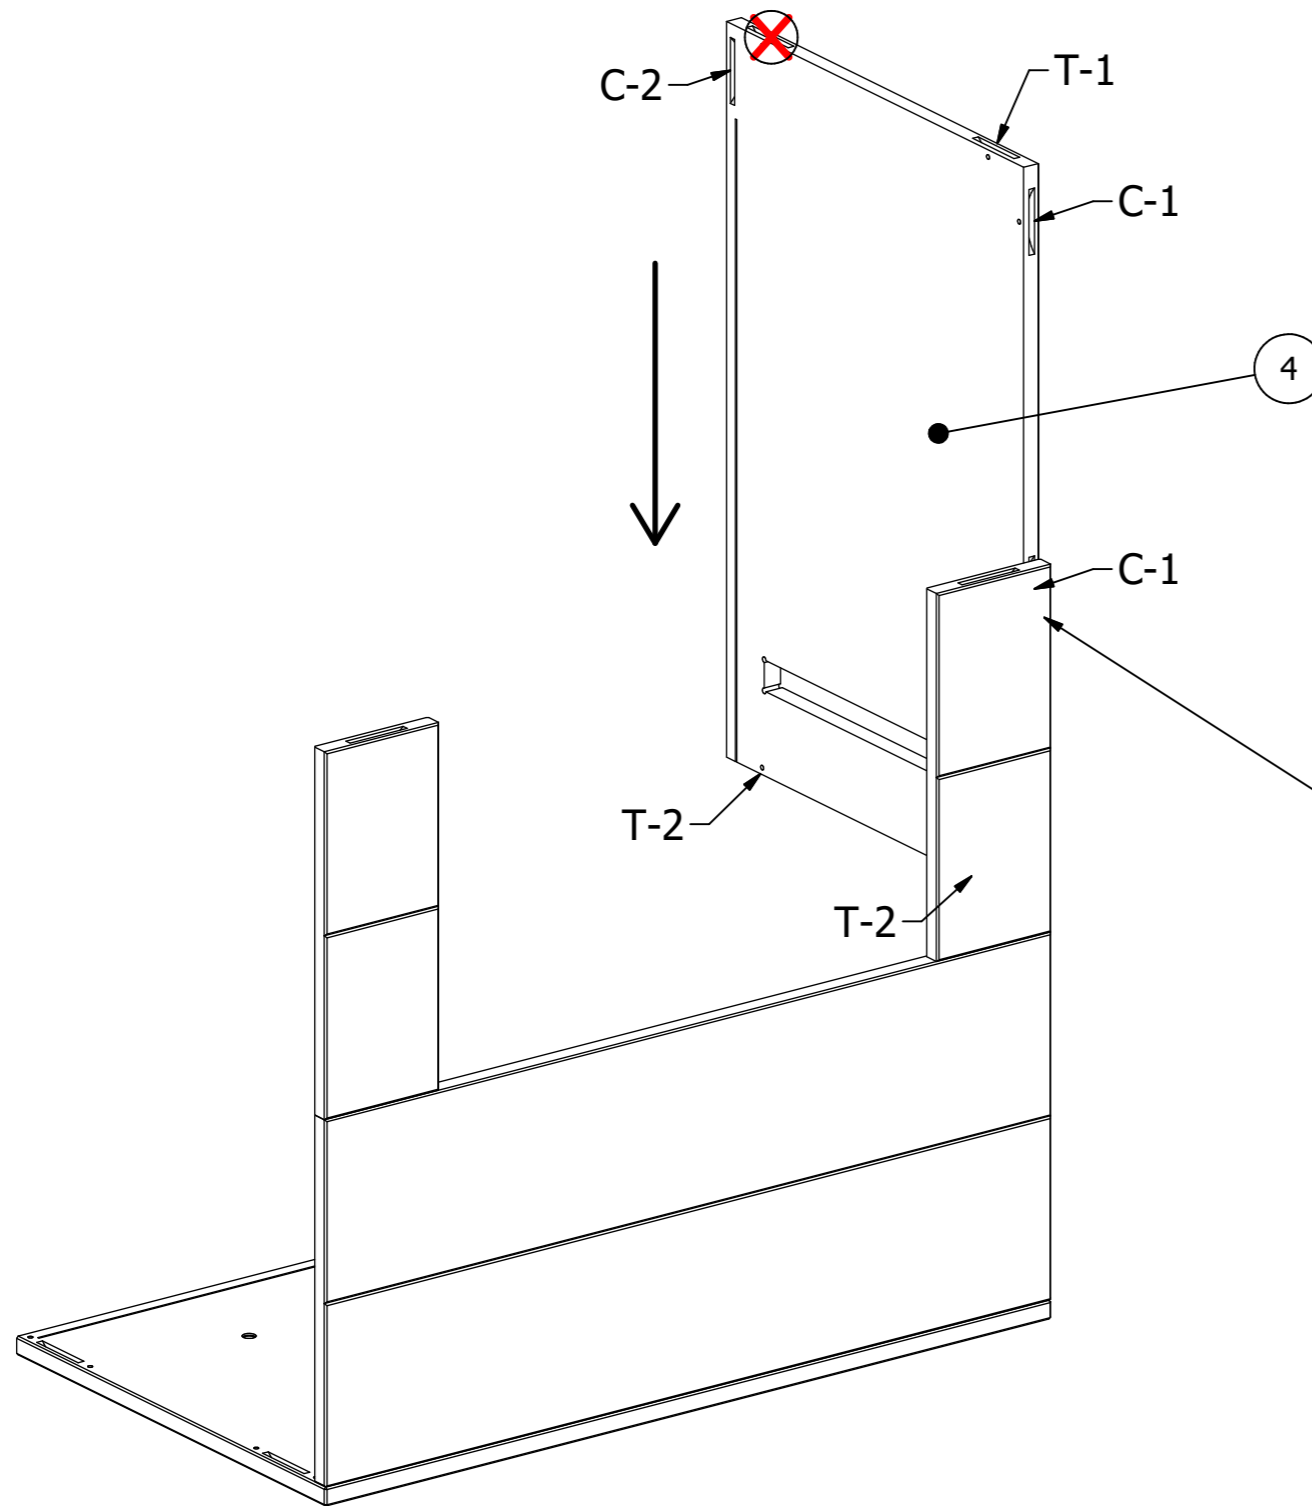

RIVO

PARTS LIST				
NR.	CODE	NAME	QTY	IMAGE
14	C	Clamex P14	16	
15	T	Tenso	18	

PARTS LIST			
NR.	CODE	NAME	QTY
1	BP	Bottom plate	1

T-1 = 7pcs.

PARTS LIST			
NR.	CODE	NAME	QTY
2	FB	Front bottom plate	1
3	FM	Front middle plate	2

C-1 = 2pcs.

C-2 = 6pcs.

T-2 = 3pcs.

T-1 = 2pcs.

PARTS LIST			
NR.	CODE	NAME	QTY
4	SR	Side right bottom plate	1

C-1 = 2cs.

C-2 = 1pcs.

T-2 = 2pcs.

T-1 = 1pcs.

PARTS LIST			
NR.	CODE	NAME	QTY
5	SB	Steel bottom plate	1

PARTS LIST			
NR.	CODE	NAME	QTY
6	SL	Side left bottom plate	1

C-1 = 3pcs.

C-2 = 1pcs.

T-2 = 2pcs.

T-1 = 1pcs.

PARTS LIST			
NR.	CODE	NAME	QTY
7	MP	Middle plate	1

C-1 = 4pcs.

PARTS LIST			
NR.	CODE	NAME	QTY
8	FM	Front middle plate	4
9	FT	Front top plate	1

C-1 = 2pcs.

C-2 = 6pcs.

T-2 = 5pcs.

PARTS LIST			
NR.	CODE	NAME	QTY
10	SLT	Side left top plate	1
11	SRT	Side right top plate	1