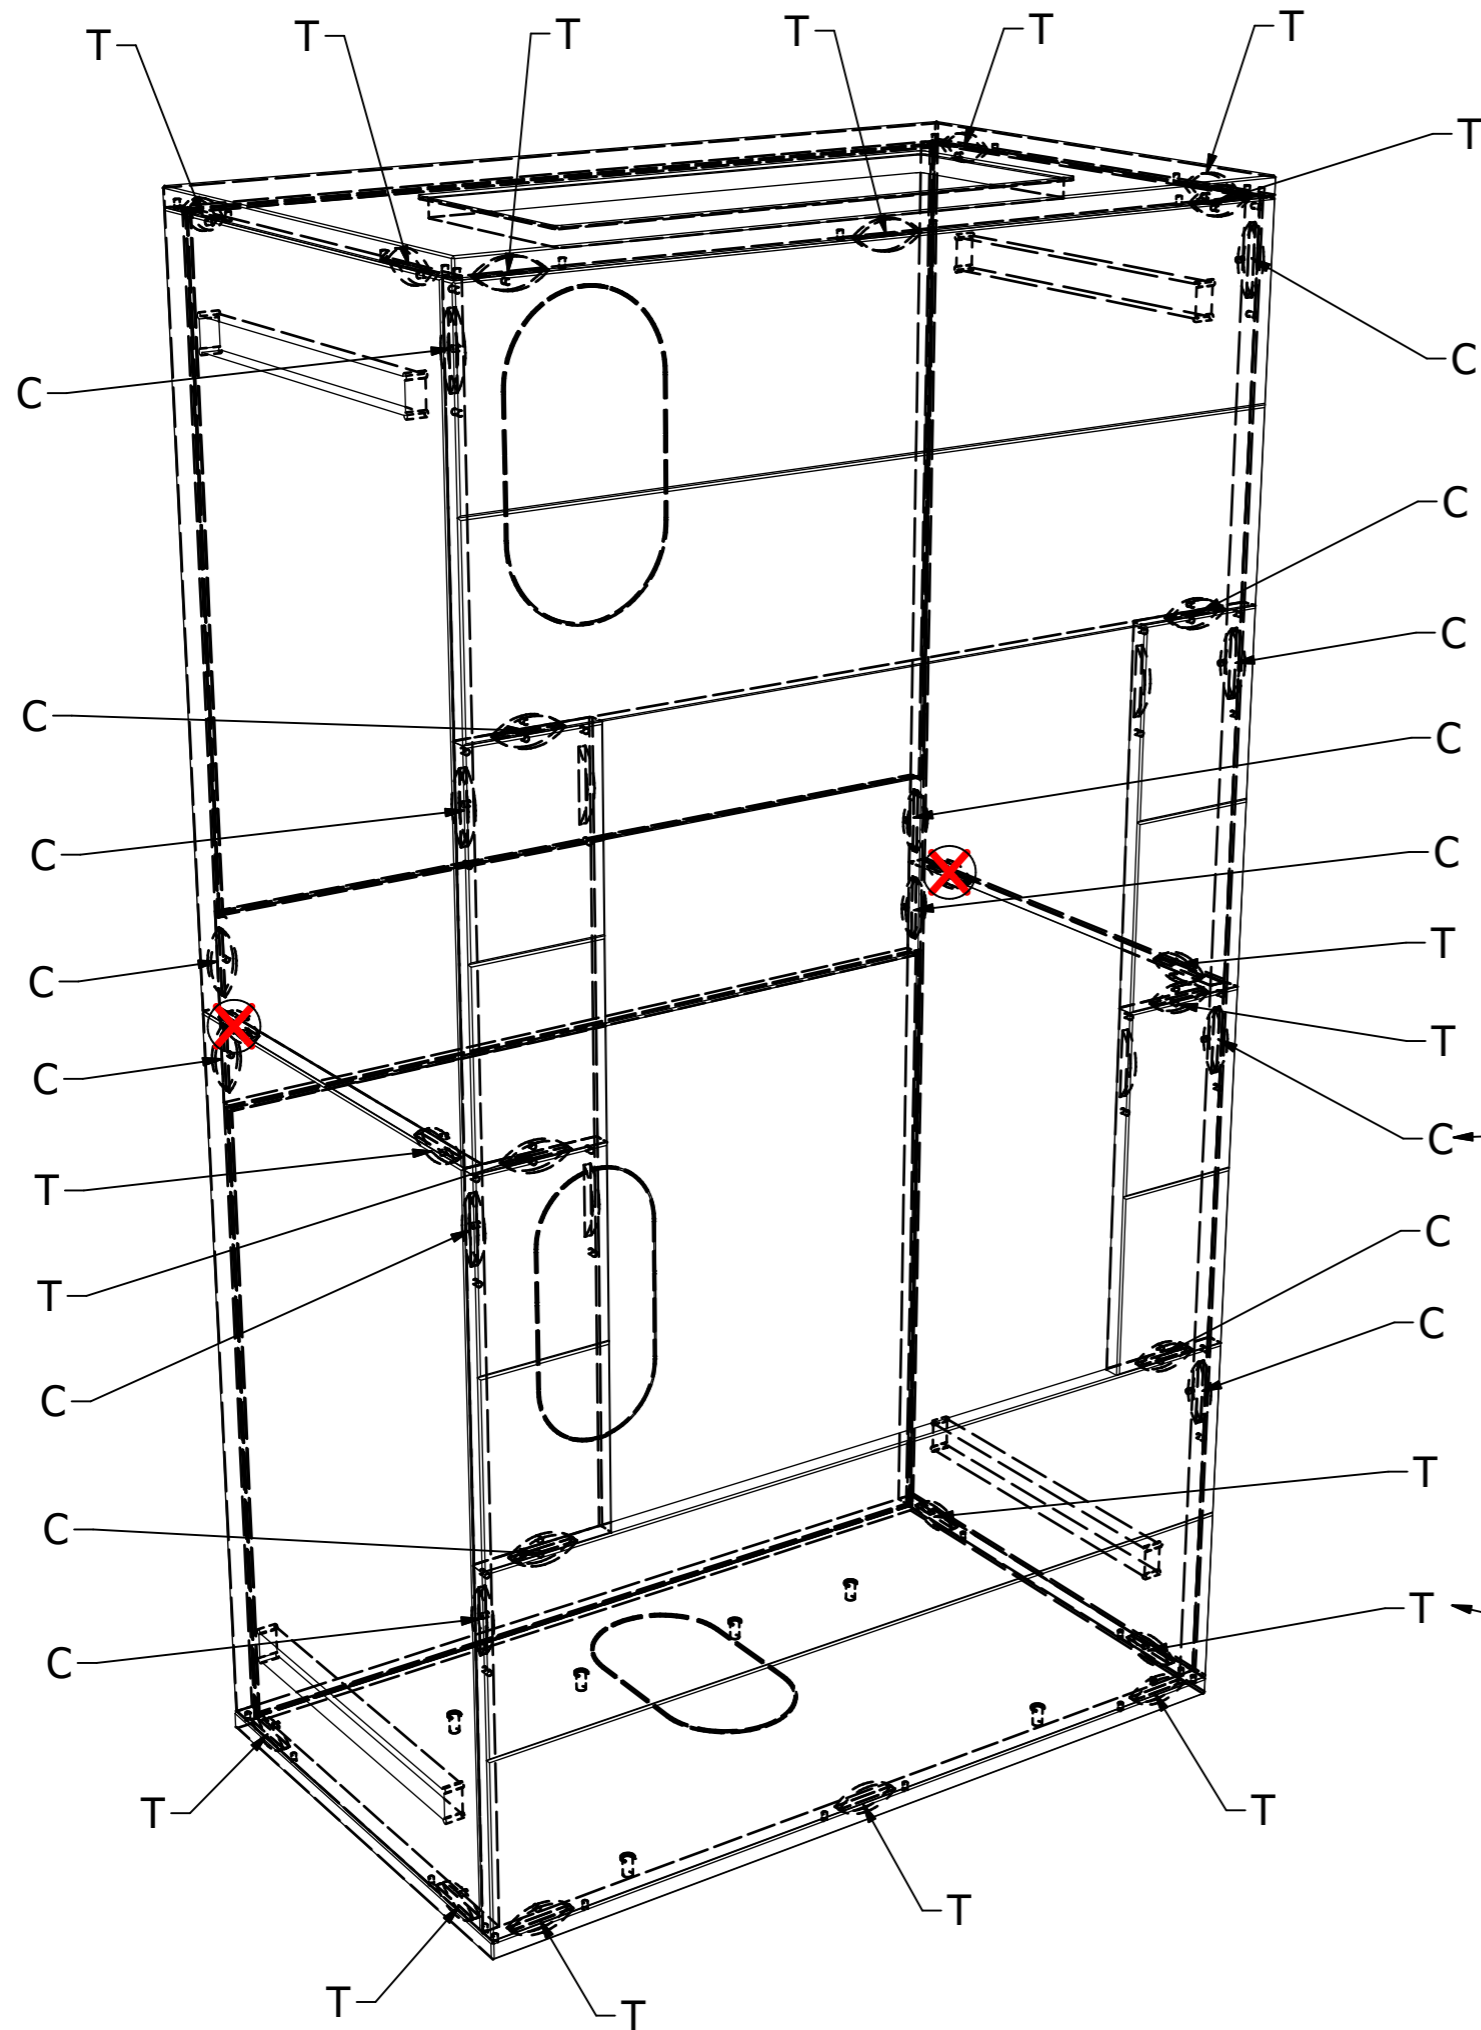

PARTS LIST			
NR.	CODE	NAME	QTY
1	BP	Bottom plate	1
2	FB	Front bottom plate	1
3	FM	Front middle plate	2
4	SR	Side right bottom plate	1
5	SB	Steel bottom plate	1
6	SL	Side left bottom plate	1
7	MP	Middle plate	1
8	FM	Front middle plate	2
9	FT	Front top plate	1
10	SLT	Side left top plate	1
11	SRT	Side right top plate	1
12	ST	Steel top plate	1
13	TP	Top plate	1
14	C	Clamex P14	16
15	T	Tenso	18

RIVO

PARTS LIST				
NR.	CODE	NAME	QTY	IMAGE
14	C	Clamex P14	16	
15	T	Tenso	18	

PARTS LIST			
NR.	CODE	NAME	QTY
1	BP	Bottom plate	1

T-1 = 7pcs.

PARTS LIST			
NR.	CODE	NAME	QTY
2	FB	Front bottom plate	1
3	FM	Front middle plate	2

C-1 = 2pcs.

C-2 = 6pcs.

T-2 = 3pcs.

T-1 = 2pcs.

PARTS LIST			
NR.	CODE	NAME	QTY
4	SR	Side right bottom plate	1

C-1 = 2cs.

C-2 = 1pcs.

T-2 = 2pcs.

T-1 = 1pcs.

PARTS LIST			
NR.	CODE	NAME	QTY
5	SB	Steel bottom plate	1

PARTS LIST			
NR.	CODE	NAME	QTY
6	SL	Side left bottom plate	1

C-1 = 3pcs.

C-2 = 1pcs.

T-2 = 2pcs.

T-1 = 1pcs.

PARTS LIST			
NR.	CODE	NAME	QTY
7	MP	Middle plate	1