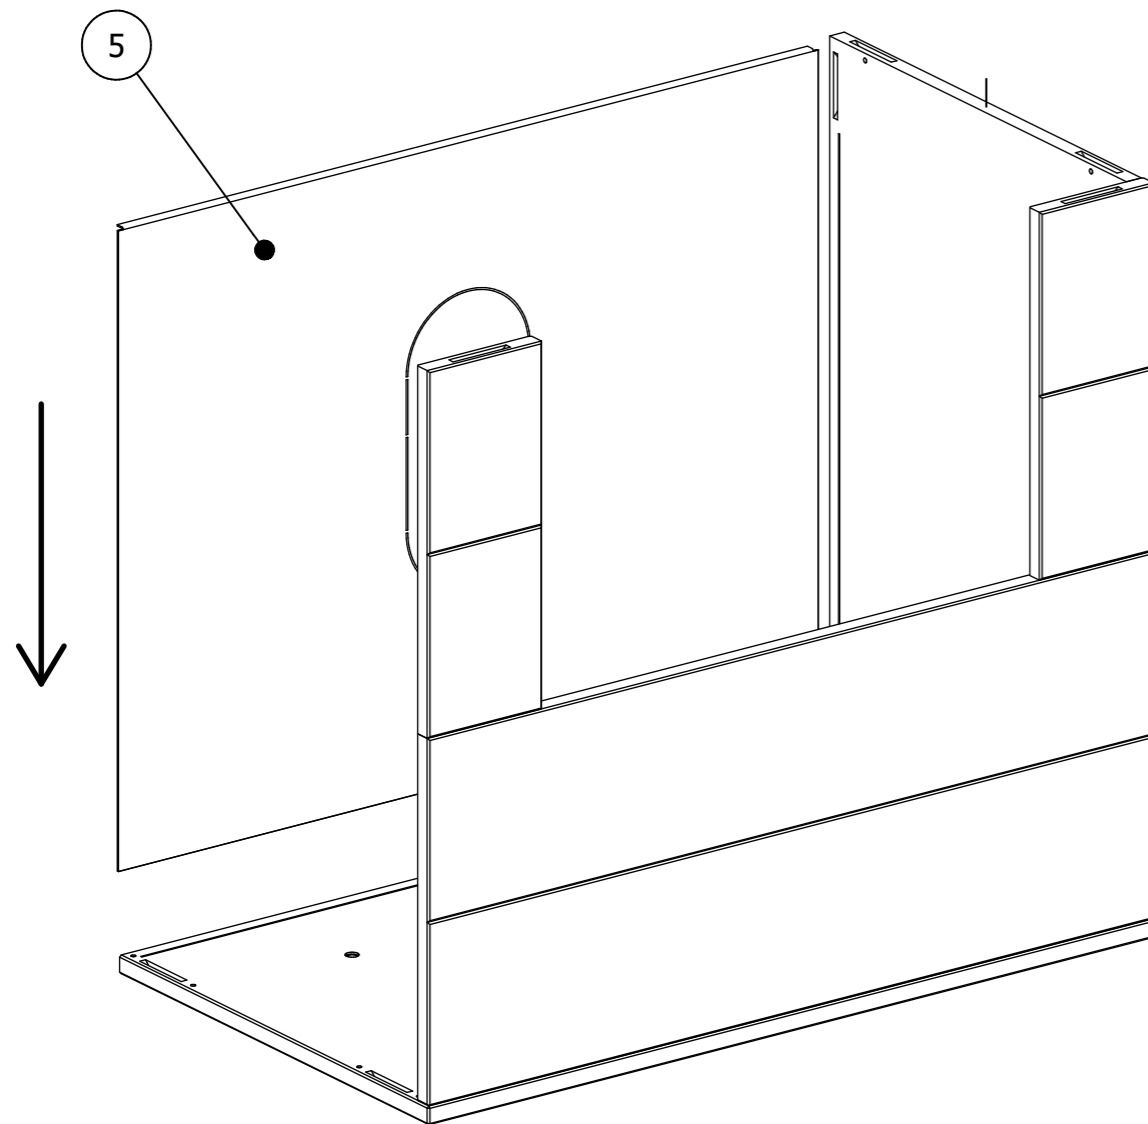

RIVO

PARTS LIST				
NR.	CODE	NAME	QTY	IMAGE
14	C	Clamex P14	16	
15	T	Tenso	18	

PARTS LIST			
NR.	CODE	NAME	QTY
1	BP	Bottom plate	1

T-1 = 7pcs.

PARTS LIST			
NR.	CODE	NAME	QTY
2	FB	Front bottom plate	1
3	FM	Front middle plate	2

C-1 = 2pcs.

C-2 = 6pcs.

T-2 = 3pcs.

T-1 = 2pcs.

PARTS LIST			
NR.	CODE	NAME	QTY
4	SR	Side right bottom plate	1

C-1 = 2cs.

C-2 = 1pcs.

T-2 = 2pcs.

T-1 = 1pcs.

PARTS LIST			
NR.	CODE	NAME	QTY
5	SB	Steel bottom plate	1

PARTS LIST			
NR.	CODE	NAME	QTY
6	SL	Side left bottom plate	1

C-1 = 3pcs.

C-2 = 1pcs.

T-2 = 2pcs.

T-1 = 1pcs.

PARTS LIST			
NR.	CODE	NAME	QTY
7	MP	Middle plate	1

C-1 = 4pcs.

PARTS LIST			
NR.	CODE	NAME	QTY
8	FM	Front middle plate	4
9	FT	Front top plate	1

C-1 = 2pcs.

C-2 = 6pcs.

T-2 = 5pcs.

PARTS LIST			
NR.	CODE	NAME	QTY
10	SLT	Side left top plate	1
11	SRT	Side right top plate	1