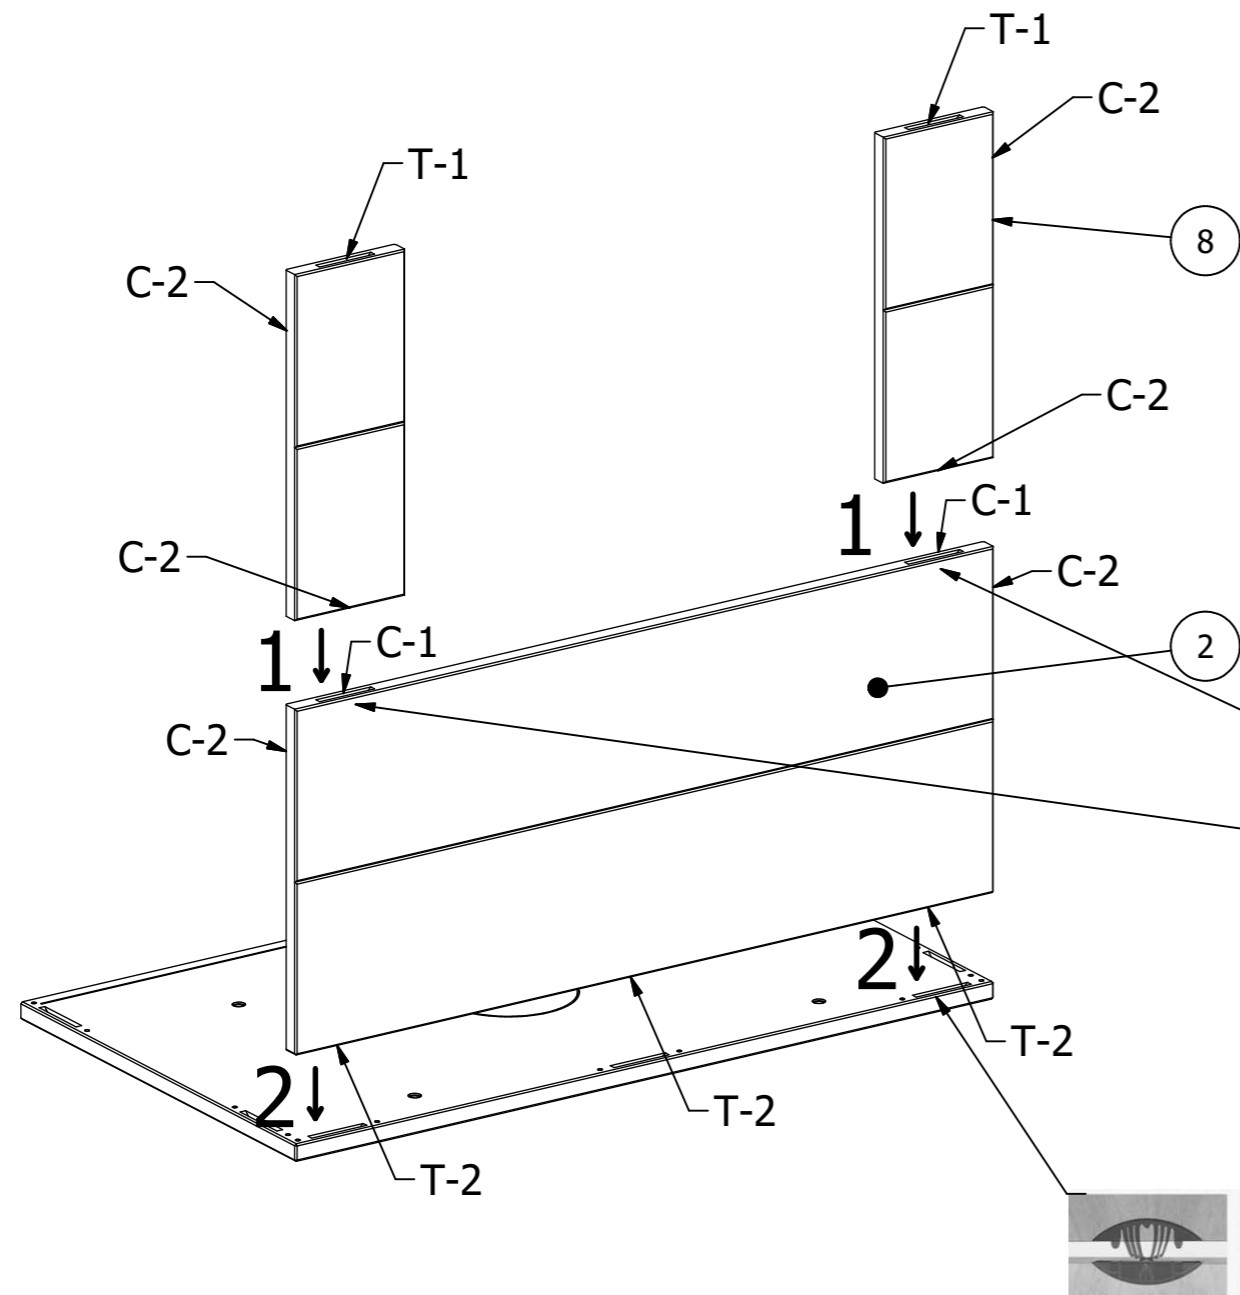

PARTS LIST			
NR.	CODE	NAME	QTY
1	BP	Bottom plate	1
2	FB	Front bottom plate	1
3	FM	Front middle plate	2
4	SR	Side right bottom plate	1
5	SB	Steel bottom plate	1
6	SL	Side left bottom plate	1
7	MP	Middle plate	1
8	FM	Front middle plate	2
9	FT	Front top plate	1
10	SLT	Side left top plate	1
11	SRT	Side right top plate	1
12	ST	Steel top plate	1
13	TP	Top plate	1
14	C	Clamex P14	16
15	T	Tenso	18

RIVO

PARTS LIST				
NR.	CODE	NAME	QTY	IMAGE
14	C	Clamex P14	16	
15	T	Tenso	18	

PARTS LIST			
NR.	CODE	NAME	QTY
1	BP	Bottom plate	1

T-1 = 7pcs.

PARTS LIST			
NR.	CODE	NAME	QTY
2	FB	Front bottom plate	1
3	FM	Front middle plate	2

C-1 = 2pcs.

C-2 = 6pcs.

T-2 = 3pcs.

T-1 = 2pcs.

PARTS LIST			
NR.	CODE	NAME	QTY
4	SR	Side right bottom plate	1

C-1 = 2cs.

C-2 = 1pcs.

T-2 = 2pcs.

T-1 = 1pcs.

PARTS LIST			
NR.	CODE	NAME	QTY
5	SB	Steel bottom plate	1

PARTS LIST			
NR.	CODE	NAME	QTY
6	SL	Side left bottom plate	1

C-1 = 3pcs.

C-2 = 1pcs.

T-2 = 2pcs.

T-1 = 1pcs.

PARTS LIST			
NR.	CODE	NAME	QTY
7	MP	Middle plate	1